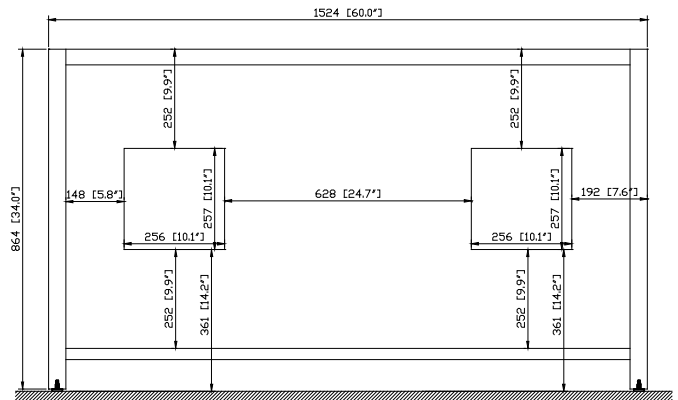

Colors / Finishes

- Chilled Gray
- Espresso
- White

Nominal Dimension

- 60W x 21D x 34H inches

Components

Mirror	MODERO-CG	MODERO-ES	MODERO-WT
Vanity Top	SUT61BK	SUT61CW	SUT61GB
	SUT61BK-R	SUT61CW-R	SUT61GB-R
Sink	CUM18WT	CUM18LN	CUM20WT-R
Linen Tower	MODERO-LT24-CG	MODERO-LT24-ES	MODERO-LT24-WT

Product Diagrams

Front

Back

Side

Top