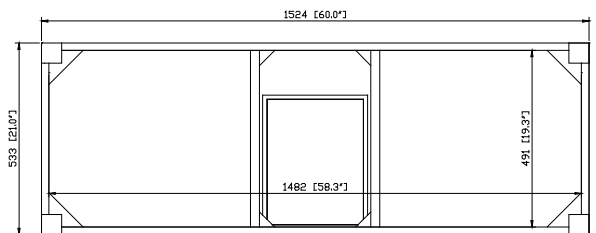

Colors / Finishes

- Chilled Gray
- Espresso
- White

Nominal Dimension

- 60W x 21D x 34H inches

Components

Mirror	MODERO-CG	MODERO-ES	MODERO-WT
Vanity Top	SUT61BK	SUT61CW	SUT61GB
	SUT61BK-R	SUT61CW-R	SUT61GB-R
Sink	CUM18WT	CUM18LN	CUM20WT-R
Linen Tower	MODERO-LT24-CG	MODERO-LT24-ES	MODERO-LT24-WT

Product Diagrams

Front

Back

Side

Top