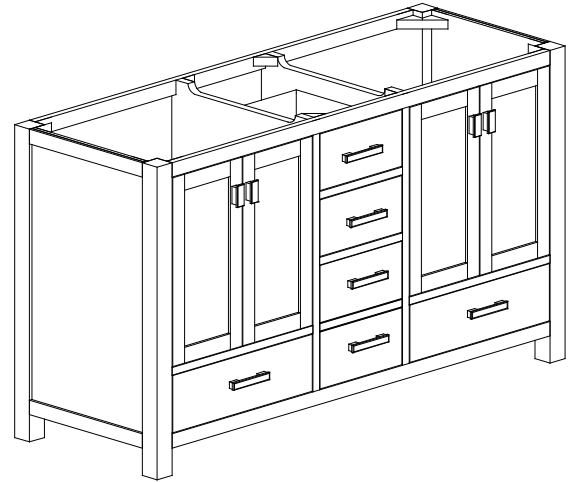

Avanity

MODERO-V60-CG
MODERO-V60-ES
MODERO-V60-WT

Features

- Solid poplar wood frame , Birch veneer Plywood
- 4 soft-close doors
- 5 soft-close drawers
- Brushed nickel finished hardware
- Vanity accomodates dual undermount sinks
- Adjustable height levelers

Colors / Finishes

- Chilled Gray
- Espresso
- White

Nominal Dimension

- 60W x 21D x 34H inches

Components

Mirror	MODERO-CG	MODERO-ES	MODERO-WT
Vanity Top	SUT61BK	SUT61CW	SUT61GB
	SUT61BK-R	SUT61CW-R	SUT61GB-R
Sink	CUM18WT	CUM18LN	CUM20WT-R
Linen Tower	MODERO-LT24-CG	MODERO-LT24-ES	MODERO-LT24-WT

Product Diagrams

Front

Back

Side

Top