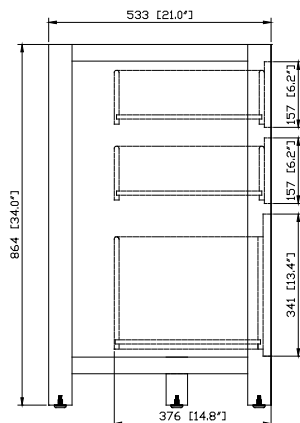

Colors / Finishes

- Chilled Gray
- Espresso
- White

Nominal Dimension

- 60W x 21D x 34H inches

Components

Mirror	MODERO-CG	MODERO-ES	MODERO-WT
Vanity Top	SUT61BK	SUT61CW	SUT61GB
	SUT61BK-R	SUT61CW-R	SUT61GB-R
Sink	CUM18WT	CUM18LN	CUM20WT-R
Linen Tower	MODERO-LT24-CG	MODERO-LT24-ES	MODERO-LT24-WT

Product Diagrams

Front

Back

Side

Top