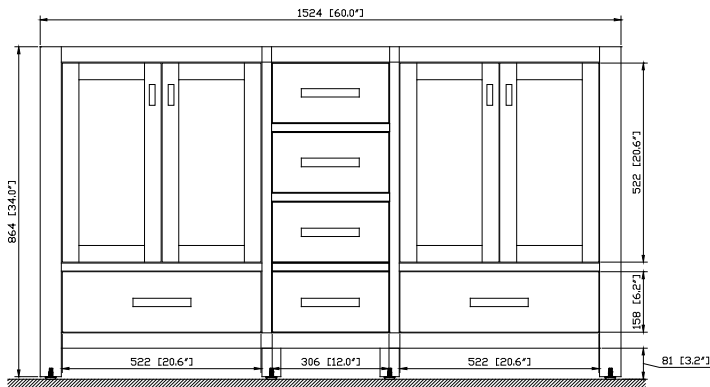

Avanity

MODERO-V60-CG
MODERO-V60-ES
MODERO-V60-WT

Features

- Solid poplar wood frame , Birch veneer Plywood
- 4 soft-close doors
- 5 soft-close drawers
- Brushed nickel finished hardware
- Vanity accomodates dual undermount sinks
- Adjustable height levelers

Colors / Finishes

- Chilled Gray
- Espresso
- White

Nominal Dimension

- 60W x 21D x 34H inches

Components

Mirror	MODERO-CG	MODERO-ES	MODERO-WT
Vanity Top	SUT61BK	SUT61CW	SUT61GB
	SUT61BK-R	SUT61CW-R	SUT61GB-R
Sink	CUM18WT	CUM18LN	CUM20WT-R
Linen Tower	MODERO-LT24-CG	MODERO-LT24-ES	MODERO-LT24-WT

Product Diagrams

Front

Back

Side

Top